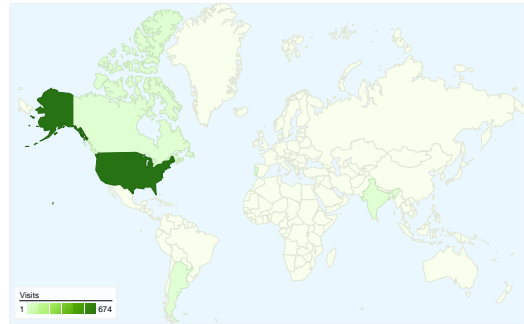

Site Usage

687 Visits

0.00% Bounce Rate

4,864 Pageviews

00:02:54 Avg. Time on Site

7.08 Pages/Visit

40.90% % New Visits

Visitors Overview

Visitors
317

Map Overlay

Traffic Sources Overview

- **Direct Traffic**
311.00 (45.27%)
- **Search Engines**
284.00 (41.34%)
- **Referring Sites**
92.00 (13.39%)

Content Overview

Pages	Pageviews	% Pageviews
/	1,208	24.84%
/category/MEDIA/	440	9.05%
/staff-resources/	328	6.74%
/topics/media/	190	3.91%
/about/staff/	160	3.29%

All traffic sources sent a total of 687 visits

 45.27% Direct Traffic

 13.39% Referring Sites

 41.34% Search Engines

- Direct Traffic
311.00 (45.27%)
- Search Engines
284.00 (41.34%)
- Referring Sites
92.00 (13.39%)

687 visits came from 7 countries/territories

Site Usage

Country/Territory	Visits	Pages/Visit	Avg. Time on Site	% New Visits	Bounce Rate
United States	674	7.09	00:02:55	39.91%	0.00%
Canada	6	11.50	00:03:32	83.33%	0.00%
India	3	3.33	00:02:32	100.00%	0.00%
Argentina	1	2.00	00:00:00	100.00%	0.00%
Portugal	1	2.00	00:00:00	100.00%	0.00%
Haiti	1	2.00	00:00:00	100.00%	0.00%
Indonesia	1	2.00	00:00:00	100.00%	0.00%