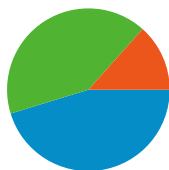

Traffic Sources Overview

- **Direct Traffic**
  311.00 (45.27%)
- **Search Engines**
  284.00 (41.34%)
- **Referring Sites**
  92.00 (13.39%)

Content Overview

Pages	Pageviews	% Pageviews
/	1,208	24.84%
/category/MEDIA/	440	9.05%
/staff-resources/	328	6.74%
/topics/media/	190	3.91%
/about/staff/	160	3.29%