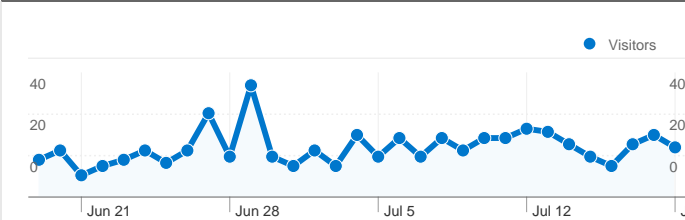

Site Usage

687 Visits

0.00% Bounce Rate

4,864 Pageviews

00:02:54 Avg. Time on Site

7.08 Pages/Visit

40.90% % New Visits

Visitors Overview

317 people visited this site

687 Visits

317 Absolute Unique Visitors

4,864 Pageviews

7.08 Average Pageviews

00:02:54 Time on Site

0.00% Bounce Rate

40.90% New Visits

All traffic sources sent a total of 687 visits

 45.27% Direct Traffic

 13.39% Referring Sites

 41.34% Search Engines

- Direct Traffic
311.00 (45.27%)
- Search Engines
284.00 (41.34%)
- Referring Sites
92.00 (13.39%)

687 visits came from 7 countries/territories

Site Usage

Country/Territory	Visits	Pages/Visit	Avg. Time on Site	% New Visits	Bounce Rate
United States	674	7.09	00:02:55	39.91%	0.00%
Canada	6	11.50	00:03:32	83.33%	0.00%
India	3	3.33	00:02:32	100.00%	0.00%
Argentina	1	2.00	00:00:00	100.00%	0.00%
Portugal	1	2.00	00:00:00	100.00%	0.00%
Haiti	1	2.00	00:00:00	100.00%	0.00%
Indonesia	1	2.00	00:00:00	100.00%	0.00%