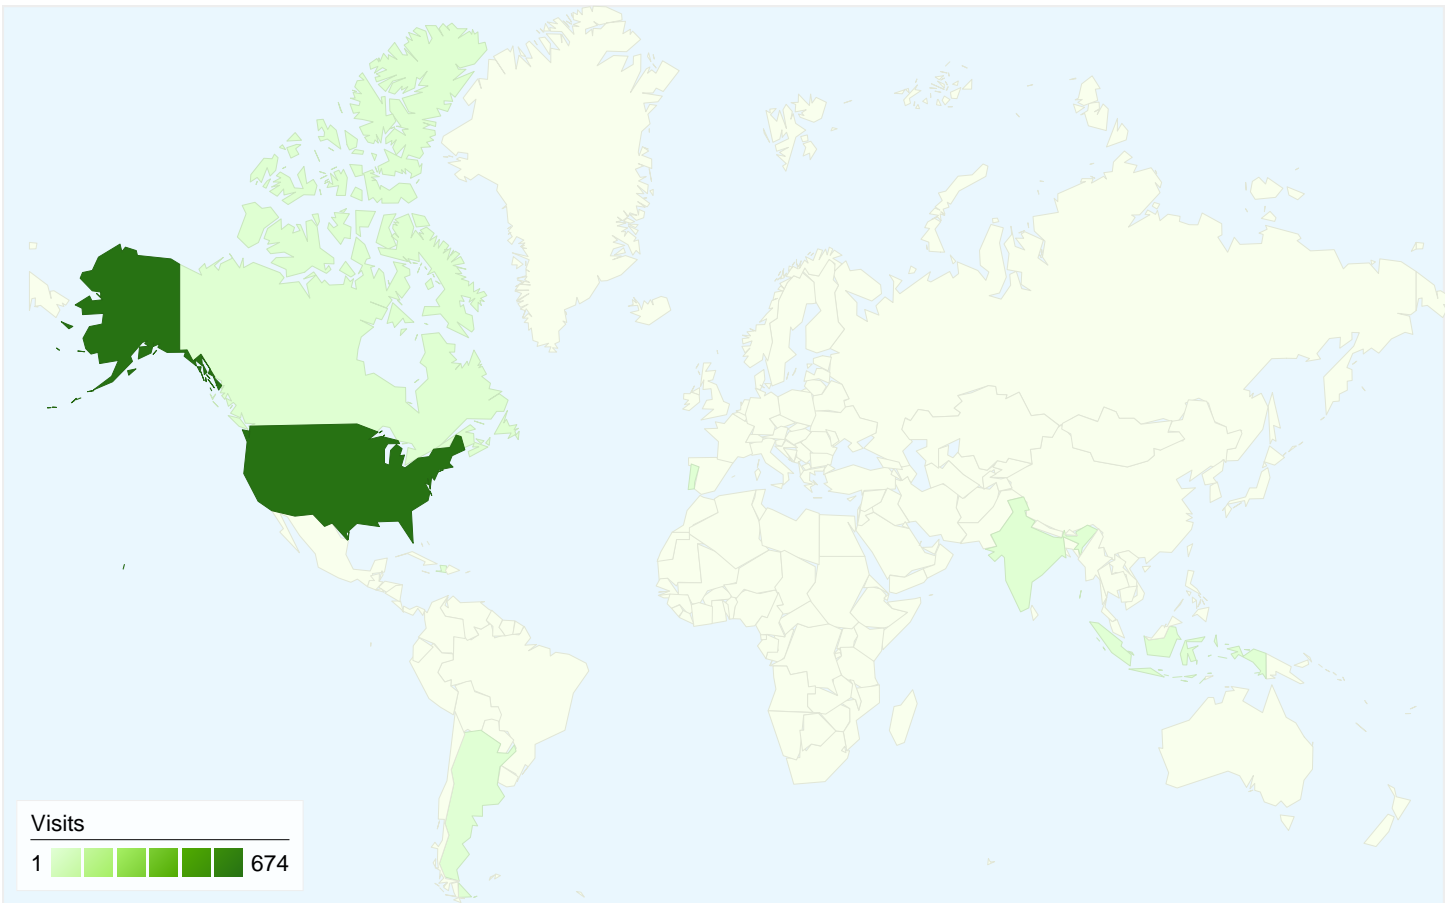

Visitors
317

Map Overlay

Traffic Sources Overview

- **Direct Traffic**
311.00 (45.27%)
- **Search Engines**
284.00 (41.34%)
- **Referring Sites**
92.00 (13.39%)

Content Overview

Pages	Pageviews	% Pageviews
/	1,208	24.84%
/category/MEDIA/	440	9.05%
/staff-resources/	328	6.74%
/topics/media/	190	3.91%
/about/staff/	160	3.29%

317 people visited this site

687 Visits

317 Absolute Unique Visitors

4,864 Pageviews

7.08 Average Pageviews

00:02:54 Time on Site

0.00% Bounce Rate

40.90% New Visits

All traffic sources sent a total of 687 visits

 45.27% Direct Traffic

 13.39% Referring Sites

 41.34% Search Engines

- Direct Traffic
311.00 (45.27%)
- Search Engines
284.00 (41.34%)
- Referring Sites
92.00 (13.39%)

687 visits came from 7 countries/territories

Site Usage

Country/Territory	Visits	Pages/Visit	Avg. Time on Site	% New Visits	Bounce Rate
United States	674	7.09	00:02:55	39.91%	0.00%
Canada	6	11.50	00:03:32	83.33%	0.00%
India	3	3.33	00:02:32	100.00%	0.00%
Argentina	1	2.00	00:00:00	100.00%	0.00%
Portugal	1	2.00	00:00:00	100.00%	0.00%
Haiti	1	2.00	00:00:00	100.00%	0.00%
Indonesia	1	2.00	00:00:00	100.00%	0.00%