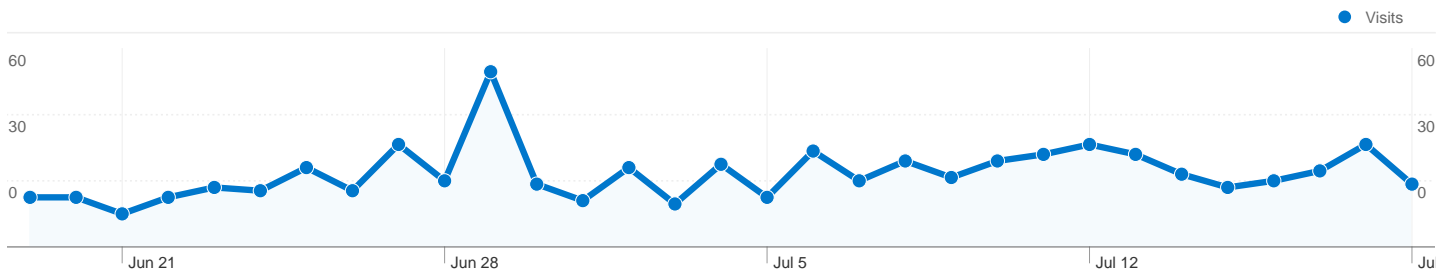

Site Usage

687 Visits

0.00% Bounce Rate

4,864 Pageviews

00:02:54 Avg. Time on Site

7.08 Pages/Visit

40.90% % New Visits

Visitors Overview

317 people visited this site

687 Visits

317 Absolute Unique Visitors

4,864 Pageviews

7.08 Average Pageviews

00:02:54 Time on Site

0.00% Bounce Rate

40.90% New Visits

All traffic sources sent a total of 687 visits

 45.27% Direct Traffic

 13.39% Referring Sites

 41.34% Search Engines

- Direct Traffic
311.00 (45.27%)
- Search Engines
284.00 (41.34%)
- Referring Sites
92.00 (13.39%)

687 visits came from 7 countries/territories

Site Usage

Country/Territory	Visits	Pages/Visit	Avg. Time on Site	% New Visits	Bounce Rate
United States	674	7.09	00:02:55	39.91%	0.00%
Canada	6	11.50	00:03:32	83.33%	0.00%
India	3	3.33	00:02:32	100.00%	0.00%
Argentina	1	2.00	00:00:00	100.00%	0.00%
Portugal	1	2.00	00:00:00	100.00%	0.00%
Haiti	1	2.00	00:00:00	100.00%	0.00%
Indonesia	1	2.00	00:00:00	100.00%	0.00%