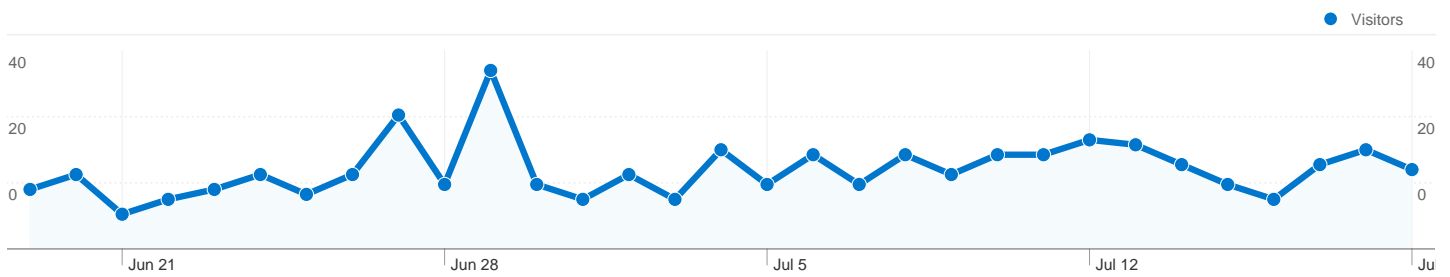

Site Usage

687 Visits

0.00% Bounce Rate

4,864 Pageviews

00:02:54 Avg. Time on Site

7.08 Pages/Visit

40.90% % New Visits

Visitors Overview

Visitors
317

Map Overlay

Traffic Sources Overview

- **Direct Traffic**
311.00 (45.27%)
- **Search Engines**
284.00 (41.34%)
- **Referring Sites**
92.00 (13.39%)

Content Overview

Pages	Pageviews	% Pageviews
/	1,208	24.84%
/category/MEDIA/	440	9.05%
/staff-resources/	328	6.74%
/topics/media/	190	3.91%
/about/staff/	160	3.29%

317 people visited this site

687 Visits

317 Absolute Unique Visitors

4,864 Pageviews

7.08 Average Pageviews

00:02:54 Time on Site

0.00% Bounce Rate

40.90% New Visits

687 visits came from 7 countries/territories

Site Usage

Country/Territory	Visits	Pages/Visit	Avg. Time on Site	% New Visits	Bounce Rate
United States	674	7.09	00:02:55	39.91%	0.00%
Canada	6	11.50	00:03:32	83.33%	0.00%
India	3	3.33	00:02:32	100.00%	0.00%
Argentina	1	2.00	00:00:00	100.00%	0.00%
Portugal	1	2.00	00:00:00	100.00%	0.00%
Haiti	1	2.00	00:00:00	100.00%	0.00%
Indonesia	1	2.00	00:00:00	100.00%	0.00%