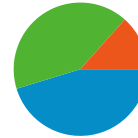

Technical Profile

Browser	Visits	% visits	Connection Speed	Visits	% visits
Internet Explorer	288	41.92%	DSL	287	41.78%
Firefox	186	27.07%	Cable	286	41.63%
Safari	168	24.45%	Unknown	88	12.81%
Chrome	39	5.68%	T1	23	3.35%
Mozilla Compatible Agent	5	0.73%	Dialup	3	0.44%

All traffic sources sent a total of 687 visits

 45.27% Direct Traffic

 13.39% Referring Sites

 41.34% Search Engines

- Direct Traffic
311.00 (45.27%)
- Search Engines
284.00 (41.34%)
- Referring Sites
92.00 (13.39%)